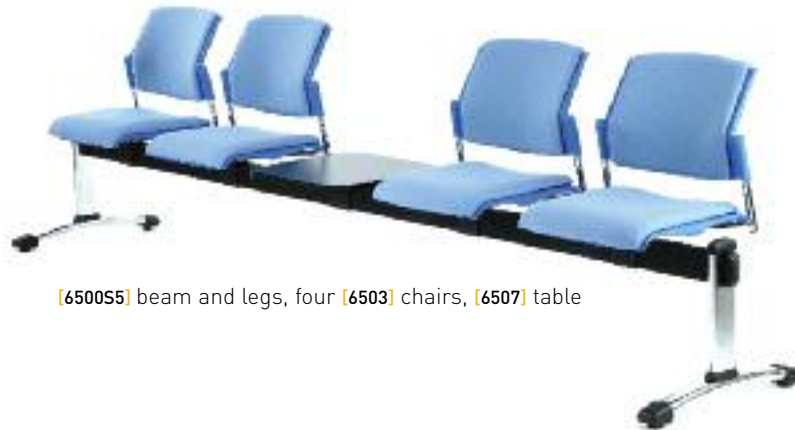

[BM900S3] beam, [BMFLS] legs, two [BM900BS] chairs, two pairs [BM900FA] arms, [BM900BT] table

[PSBM400S3] beam, [PSFML] legs and three [PSBM450] chairs

dalby beam

//All chair models can be used on four different beam lengths, with both fixed and flip seat options.

Writing tablets are available for conference and training situations. A table can also be fitted to the beam with a choice of flat or floor fixing legs.

[PSBM400S3] beam, [PSFFL] legs and three [PSBM430TU] tip up seat chairs with three [PSMNA2WTR] tablets and one [PSBAZ] arm

sonicbeam

//Utilising all seating options from the Movie chair range, Sonic Beam is available in four sizes from two to five positions and includes a square table.

Movie chairs with a four leg chrome frame can be used to complement Sonic Beam.