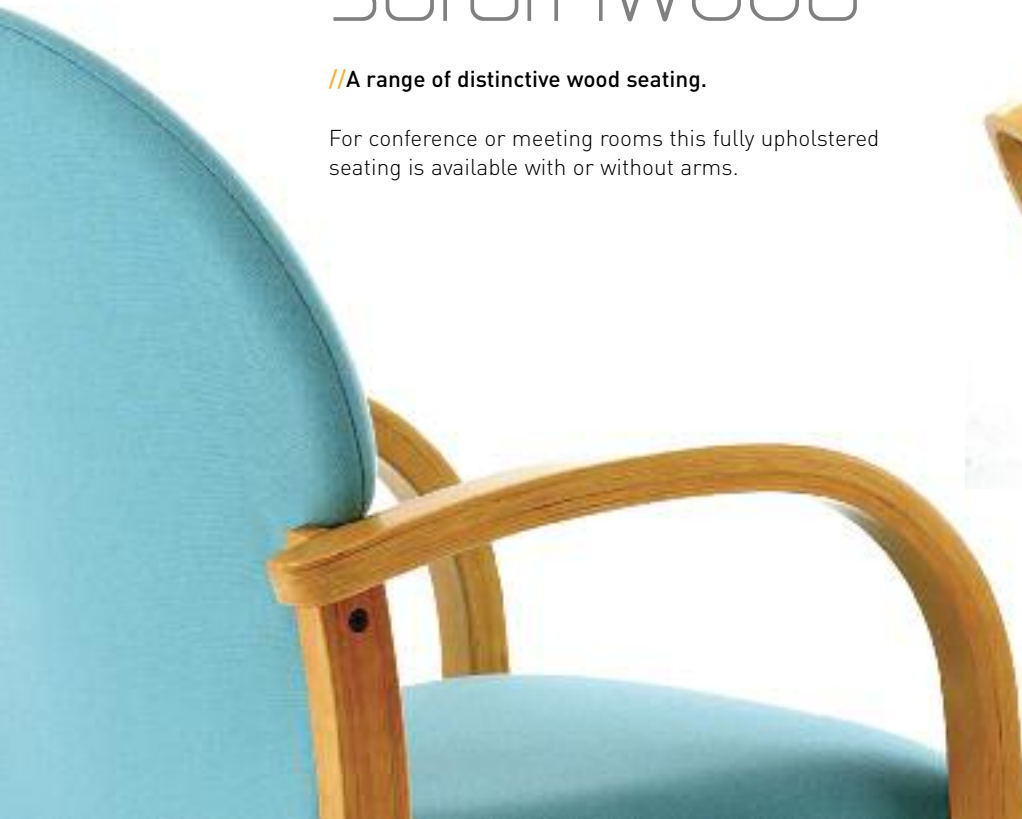

[PS2221]

[PS2222]

saturnwood

// A range of distinctive wood seating.

For conference or meeting rooms this fully upholstered seating is available with or without arms.

cambridge oxford

// Here are two robust wooden armchair designs fit to grace any busy conference situation, day rooms and reception areas.