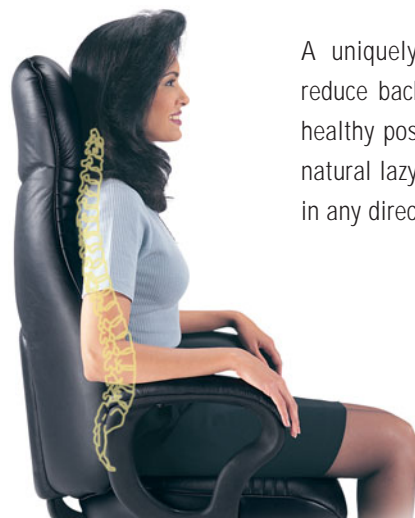

Elegant executive seating with the Obusforme advantage

OBUSFORME Executive offers the same design technology of the successful OBUSFORME chair. It features stylish contoured loop arms, an optional "9S" height adjustable Boomerang shaped arm, very generous proportions in seats and backs and extra foam for enhanced comfort. This leather series is also available in two distinctive stitch patterns.

4635 - Medium Back Armchair

4642 - Medium Back Knee-Tilter

4630 - High Back Knee-Tilter

Complement your boardroom with OBUSFORME Executive

Table shown is Adaptabilities featured in Avant Cherry

natural 'S' curve

A uniquely shaped polycarbonate back frame helps reduce back strain by guiding your back into a correct, healthy posture. The backrest continuously supports the natural lazy 'S' curve of your spine, flexing as you move in any direction.