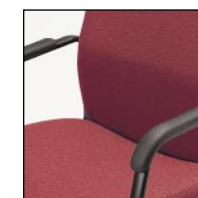

Advanced lumbar support built into back cushion

Specifications

DESCRIPTION	DIMENSIONS			SEAT HEIGHT
	W	D	H	IN
	IN	IN	IN	IN
High Back Tilter – pneumatic seat height adjustment	28 711	29 737	45½ 1156	17-21 432-533

2450

Global - Canada
560 Supertest Road Downsview
Ontario Canada M3J 2M6 Tel (416) 661-3660
Dealer Customer Service: Fax (416) 736-6685
Government Customer Service: Fax (416) 739-6319

Global - U.S.A.
17 West Stow Road P.O. Box 562
Marlton New Jersey U.S.A. 08053
Tel (856) 596-3390 (800) 220-1900
Fax (856) 596-5684

Global - International
560 Supertest Road Downsview
Ontario Canada M3J 2M6
Tel (416) 661-3660
Fax (416) 667-1821

G.G.I. Office Furniture (UK) Ltd.
Global Way, Darwen,
Lancashire BB3 ORW, UK
Tel +44(0) 1254 778500
Fax +44(0) 1254 778519

Visit us on the World Wide Web at www.globaltotaloffice.com

Offices throughout Canada, United States, United Kingdom, France and Australia. Distribution around the world. A member of the Global Group.