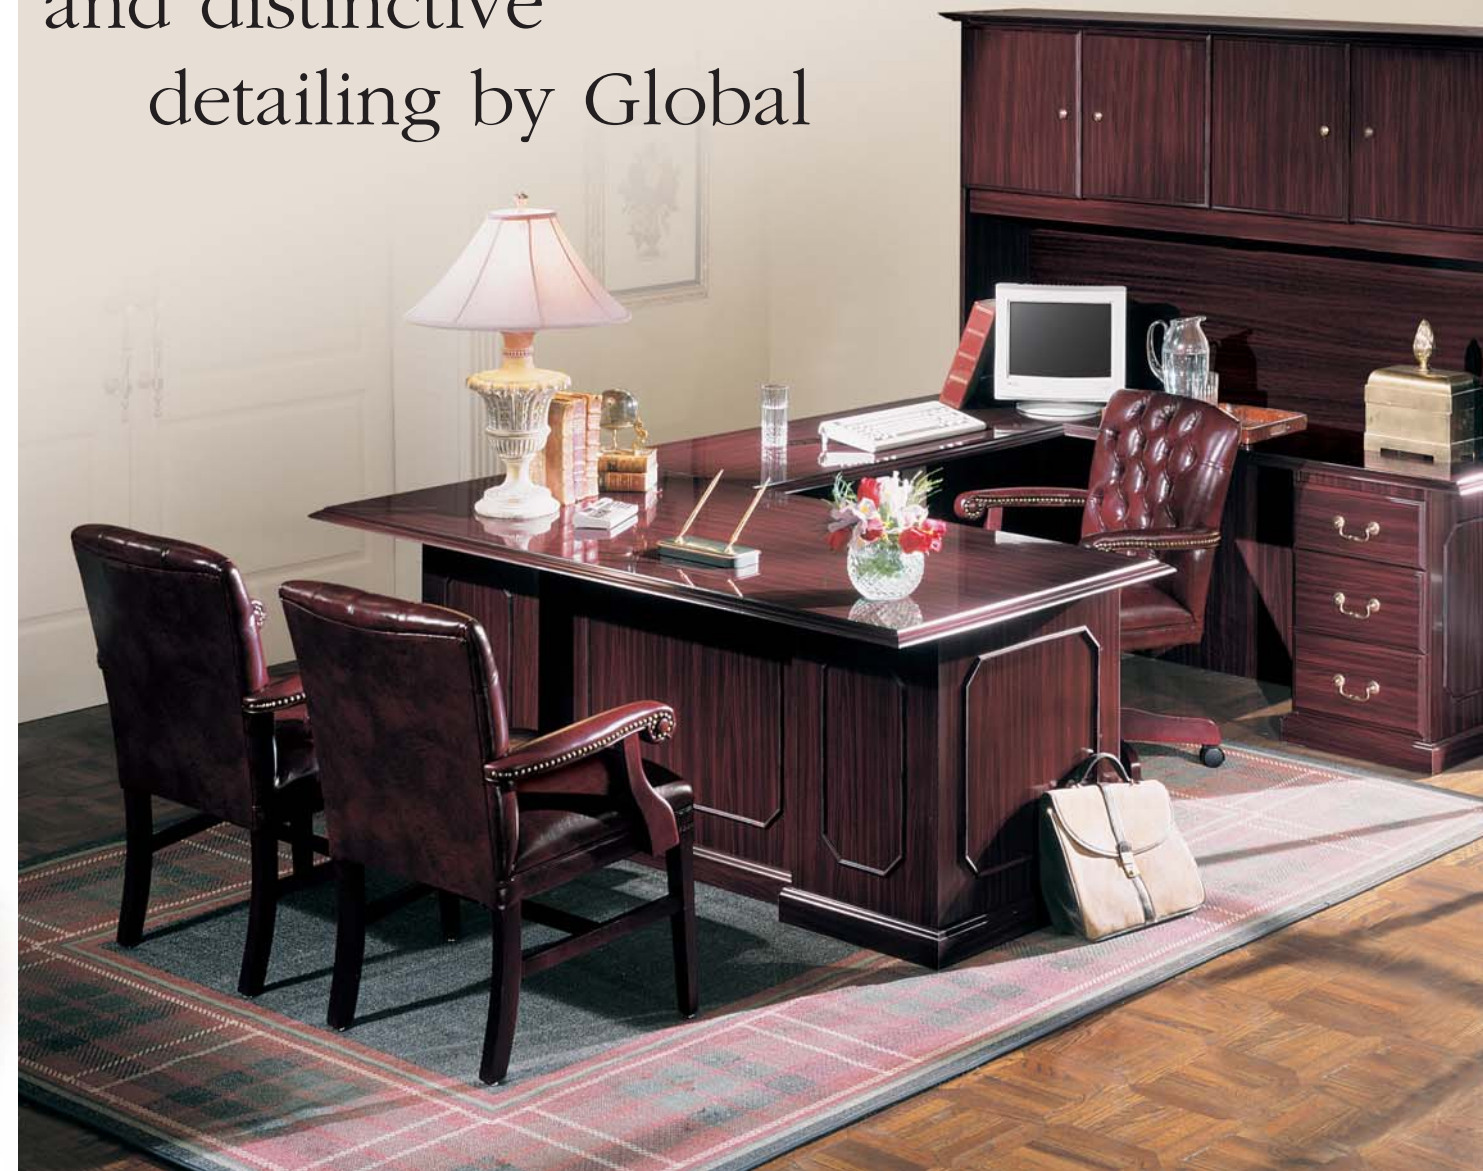

Presidential™ Executive

and distinctive detailing by Global