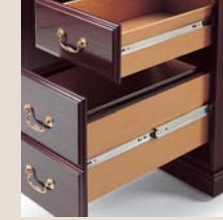

Classic traditional styling

All desks feature the added convenience of pull out writing slides.

Center drawers, each complete with a pencil tray, control the central locking mechanism for all desk drawers.

All center, box and file drawers feature steel ball bearing suspensions.

Traditional Mahogany finish with our exclusive crystal clear acrylic polyester topcoat.

All top edges feature classic traditional design.